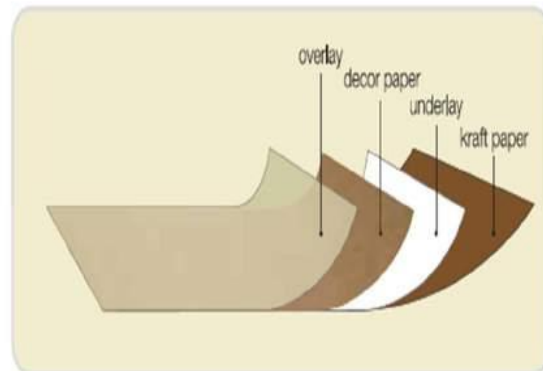

- Overlay
- Decor Paper
- Underlay
- Kraft Paper
- Water Based Phenolic Resin

Sheet Size

- 1220mm x 2440mm (4ft x 8ft)

Thickness

- 0.7mm

Grade

- General Purpose

Accent Laminates Advantages